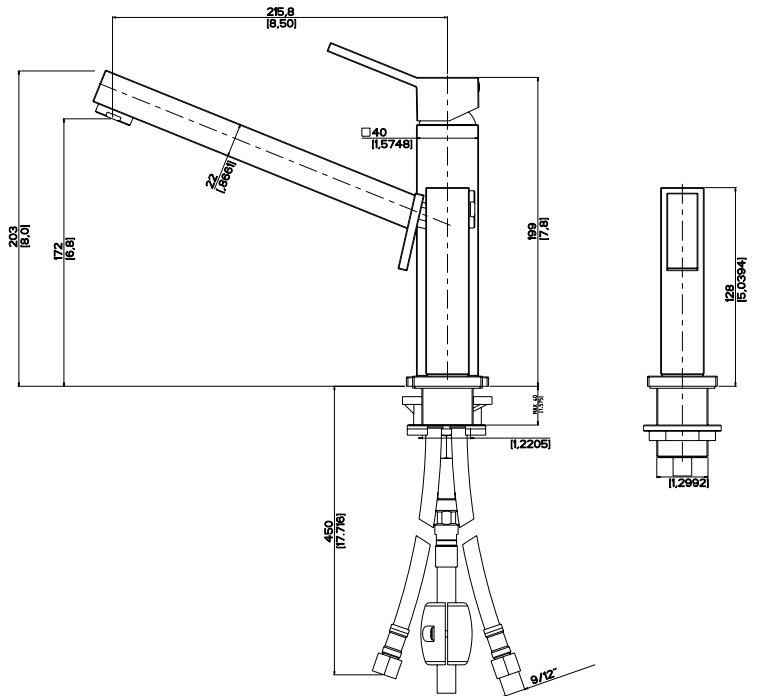

FEATURES

- Solid brass body (chrome) and all metal side spray
- Solid stainless steel (AISI 304)
- Ceramic disc cartridge
- Color coded hot & cold supply lines
- Maximum 2.2 G.P.M. flow rate
- Installation in a 1-3/8" hole, side spray in 1-3/8" hole

PRODUCT SPECIFICATION

Kitchen faucet to include single lever handle and solid stainless steel body, ceramic disc cartridge and all metal side spray. Faucet dimensions to be as follows: Reach: 8-1/2"; Spout Height: 6-3/4", and Faucet Height: 1-3/4". Hot and cold supply lines to be color coded. Kitchen faucet to be BLANCOQUADRIS™ Single Lever with side spray, Model 157-170-_____ in _____ finish.

- Polished Chrome 157-170-CR
- Solid Stainless Steel 157-170-ST

MODEL 157-170

NOMINAL DIMENSIONS

MODEL	REACH	SPOUT HEIGHT	FAUCET HEIGHT
157-170	8-1/2	6-3/4	7-3/4

JOB INFORMATION

Job Name: _____

Contact: _____

Date Specified: _____

Specifier: _____

Contractor: _____

See next page for exploded parts drawing and parts list.

BLANCO AMERICA
800.451.5782
www.blancoamerica.com

BLANCOQUADRIS™ SINGLE LEVER

MODEL 157-170

NUM.	PART #	DESCRIPTION
1	500330	COPPER WASHER
2	500350	GRUB SCREW
3	550219	GRUB SCREW
4	511712	CONNECTION STEM
5	400186	O-RING
6	410146	FIXING SPACER
7	400310	WASHER
8	650287	CARTRIDGE
9	105188	QUADRIS SS INNER BODY
10	105190	CHR QUADRIS OUTER BODY
11	162051	CHR QUADRIS SPOUT
12	400536	HOSTAFORM RING
13	400610	O-RING
14	400611	LIBS O-RING
15	400634	O-RING
16	411084	SS NON RETURN VALVE
17	500707	PIN
18	500928	BRASS SPOUT UNION
19	500929	STAINLESS STEEL SEEGER
20	515163	CONNECTION NUT
21	515274	CARTRIDGE NUT
22	515601	CHROME CART. COVER
23	515603	BASE RING
24	515606	CHROME FAUCET BASE
25	531099	CHROME QUADRIS LEVER
26	604310	MALE AERATOR
27	603989	FIXING KIT
28	604289	SS W/ HODER & BASE
29	604293	NYLON SS BRAID FLEX HOSE
30	670269	SS BRAID FLEX HOSE RED
31	670270	SS BRAID FLEX HOSE BLUE
32	410544	CHROME ABS COVER
33	512362	COUNTERWEIGHT